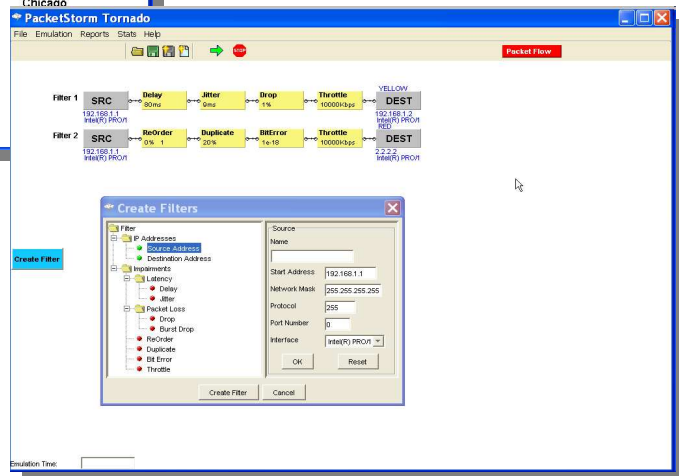

Tornado IP Network Emulator Software Windows XP & Windows 2003

- IP Telephony
- IP Multimedia
- Cable Telephony
- IP Conferencing
- VPN
- IP Broadcasting
- RTP
- Enterprise
- Wireless IP

Impairments:

- Delay – Fixed delay time.
- Jitter – Distributed jitter time.
- Throttle – Limits the bandwidth/throughput.
- Drop – Randomly drop packets.
- Re-order – Randomly change the sequence of packets.
- Duplicate – Randomly duplicate packets.
- Burst Drop – Randomly drop a group of N packets.
- Bit Error Insertion – Insert bit errors.