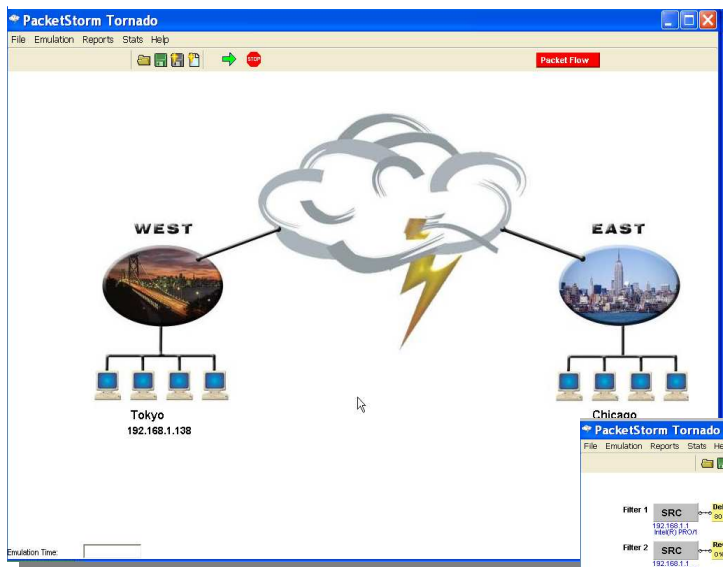

Tornado IP Network Emulator Software Windows XP & Windows 2003

- IP Telephony
- IP Multimedia
- Cable Telephony
- IP Conferencing
- VPN
- IP Broadcasting
- RTP
- Enterprise
- Wireless IP

Impairments:

- Delay – Fixed delay time.
- Jitter – Distributed jitter time.
- Throttle – Limits the bandwidth/throughput.
- Drop – Randomly drop packets.
- Re-order – Randomly change the sequence of packets.
- Duplicate – Randomly duplicate packets.
- Burst Drop – Randomly drop a group of N packets.
- Bit Error Insertion – Insert bit errors.